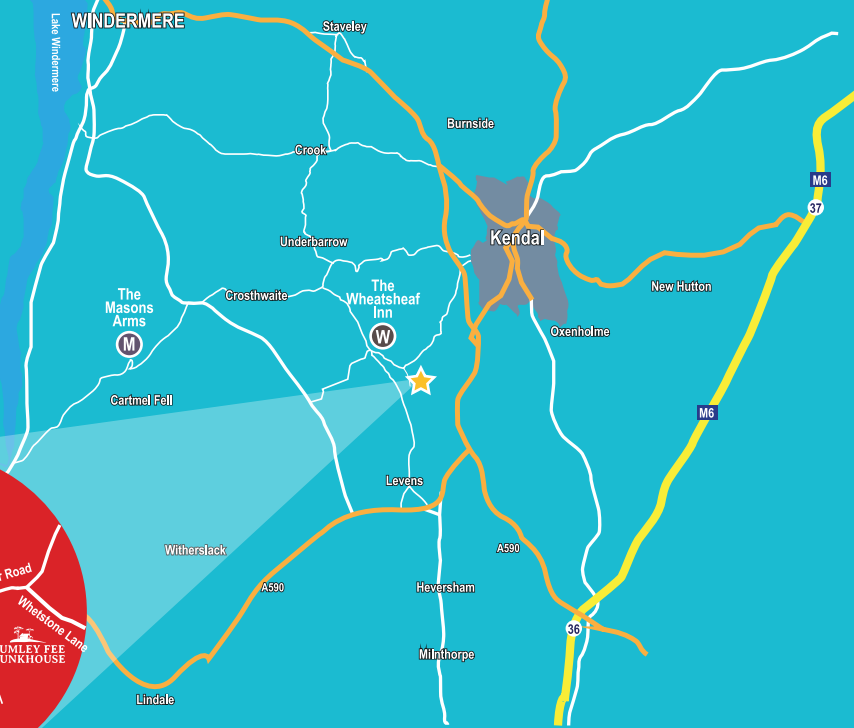

# Find Us...

Visit Our Website Or Call  
The Wheatsheaf Inn On 015395 68938  
Helsington • Brigsteer • Kendal • LA8 8AQ  
[www.lumleyfeebunkhouse.co.uk](http://www.lumleyfeebunkhouse.co.uk)

## LUMLEY FEE BUNKHOUSE

LUMLEY FEE  
BUNKHOUSE

Just 5 minutes from The Wheatsheaf Inn Offering Breakfast, Lunch & Dinner Options.

Only 10 minutes from Kendal & M6  
Call Now For North West Contractor Accommodation Rates

Visit Our Website Or Call  
The Wheatsheaf Inn On 015395 68938  
[www.lumleyfeebunkhouse.co.uk](http://www.lumleyfeebunkhouse.co.uk)