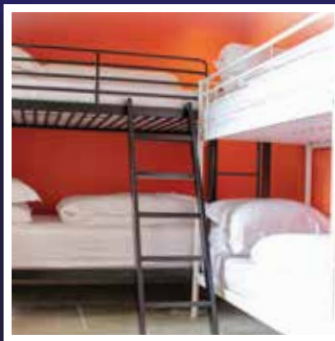

Offering comfort your workforce deserve with rates your company will value

Looking for comfortable and great value rooms for your employees?
Cosy rooms and communal place to relax in?
Flexible rates for one night or more, from a single person to a group of 20.

Lumley Fee Bunkhouse offers the following...

- Free WIFI
- Towels & Linen, Tea & Coffee
- Free Vehicle Parking
- Kitchen & Cooking Facilities
- Drying Rooms
- En Suite /Private Rooms
- Flexible Check-In & Out Times
- Spacious Living Room With Open Fire

Just 5 minutes from The Wheatsheaf Inn Offering Breakfast, Lunch & Dinner Options.

Only 10 minutes from Kendal & M6
Call Now For North West Contractor Accommodation Rates